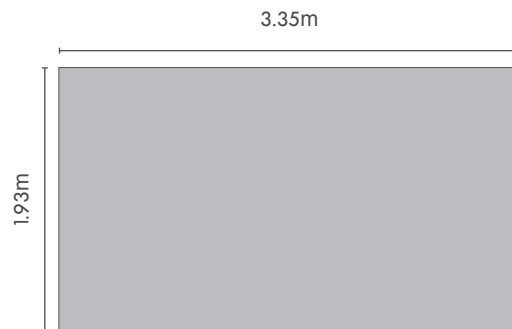

Up to seven lines of text per page, up to 21 characters per line

Rotates through 360° and locks in any position

Flashing corner beacons

Able to withstand 90mph winds, sign automatically tightens under high wind conditions

Highways England approved to TOPAS requirements

Remote controlled message changing from any computer with internet access

Footprint size: 4.57m length x 2.34m width

MESSAGE SCREEN SIZE

SOLAR SIGNS

Great Western
Business Park,
1 Hawkesworth Road,
Yate, Bristol BS37 5NW
United Kingdom